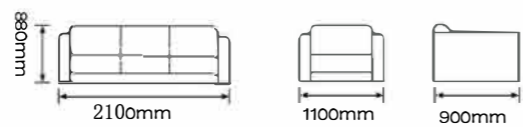

model: **DA6026**

Single seat : 1180W*980D*790H
Three seats : 2180W*980D*790H

Single seat :1100W*900D*880H

Three seats :2100W*900D*880H

 model: DA6017

It has an extraordinary style, elegant and bright colors,
 Super first-class production technology is the best
 interpretation of comfort.